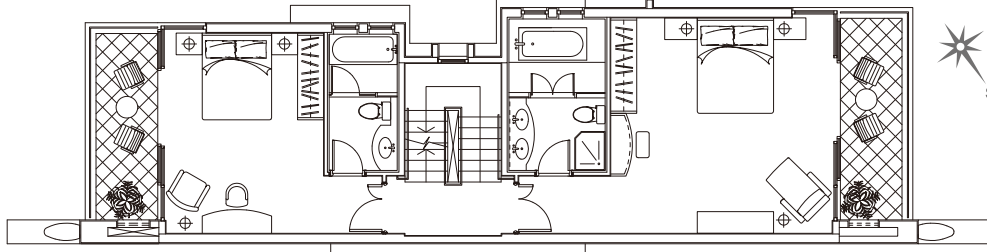

Three Bays

7 Stanley Beach Road, Tai Tam Bay, Hong Kong 香港赤柱大潭灣赤柱灘道7號

- 9 Spacious houses with terrace gardens and outdoor spaces
9幢寬敞豪華獨立屋連平台花園及充足戶外空間
- 4-ensuite houses range from 3,870 s.f. and 3,960 s.f.
4套房間隔，單位面積3,870及3,960平方呎
- Lofty headroom of 12-16 feet
12-16呎特高樓底
- The clubhouse features a 35-meter outdoor swimming pool, children's pool, outdoor Jacuzzi and a gymnasium with comprehensive fitness facilities
豪華住客會所特設35米露天泳池、兒童嬉水池、戶外按摩池及設備齊全的健身室
- 270-degree stunning views of Stanley Beach, Turtle Cove and Tai Tam Bay
270度環迴全海景，飽覽赤柱泳灘、龜背灣及大潭灣
- Appliances including : Central air-conditioning system, water heater, gas cooker hob, electric cooker hob, oven, microwave oven, exhaust hood, refrigerator, steamer, washer and dryer
提供電器，包括中央冷氣系統、熱水爐、煤氣煮食爐、電磁爐、焗爐、微波爐、抽油煙機、雪櫃、蒸爐、洗衣乾衣機

Three Bays

7 Stanley Beach Road, Tai Tam Bay, Hong Kong 香港赤柱大潭灣赤柱灘道7號

Location Map 位置圖

Typical Floor Plan 平面圖

Ground Floor Plan

1st Floor Plan

2nd Floor Plan

All floor plans are for reference only.
所有平面圖則只供參考。