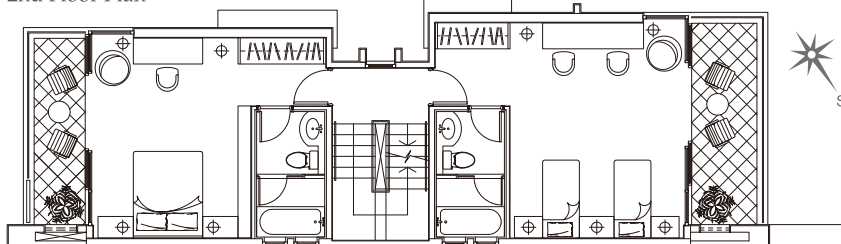

Three Bays

7 Stanley Beach Road, Tai Tam Bay, Hong Kong 香港赤柱大潭灣赤柱灘道7號

- 9 Spacious houses with terrace gardens and outdoor spaces
9幢寬敞豪華獨立屋連平台花園及充足戶外空間
- 4-ensuite houses range from 3,870 s.f. and 3,960 s.f.
4套房間隔，單位面積3,870及3,960平方呎
- Lofty headroom of 12-16 feet
12-16呎特高樓底
- The clubhouse features a 35-meter outdoor swimming pool, children's pool, outdoor Jacuzzi and a gymnasium with comprehensive fitness facilities
豪華住客會所特設35米露天泳池、兒童嬉水池、戶外按摩池及設備齊全的健身室
- 270-degree stunning views of Stanley Beach, Turtle Cove and Tai Tam Bay
270度環迴全海景，飽覽赤柱泳灘、龜背灣及大潭灣
- Appliances including : Central air-conditioning system, water heater, gas cooker hob, electric cooker hob, oven, microwave oven, exhaust hood, refrigerator, steamer, washer and dryer
提供電器，包括中央冷氣系統、熱水爐、煤氣煮食爐、電磁爐、焗爐、微波爐、抽油煙機、雪櫃、蒸爐、洗衣乾衣機

Three Bays

7 Stanley Beach Road, Tai Tam Bay, Hong Kong 香港赤柱大潭灣赤柱灘道7號

Location Map 位置圖

Typical Floor Plan 平面圖

Ground Floor Plan

1st Floor Plan

2nd Floor Plan

All floor plans are for reference only.
所有平面圖則只供參考。